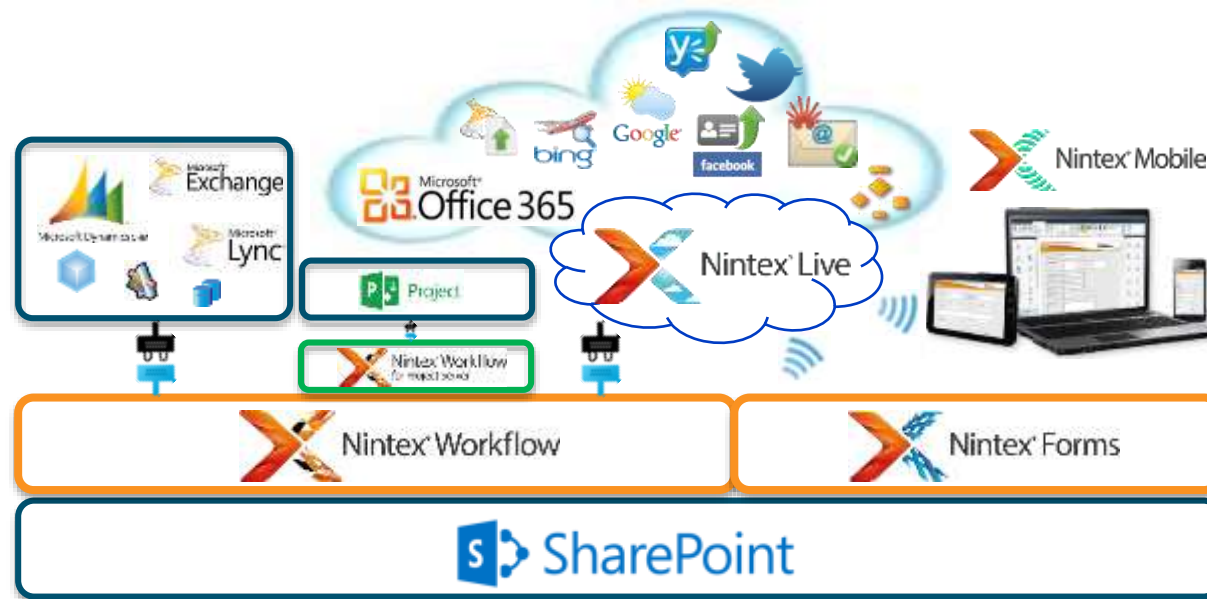

Workflow for Everyone

Felix Gremlich - Territory Manager Central Europe

felix.gremlich@nintex.com

Nintex By The Numbers

- Leader in SharePoint Workflow
- 5 Million+ Licensed Users
- 5000+ Customers
- 900+ Partners
- 90+ Countries

Our Portfolio

Easy to use
Easy to manage
Powerful & Connected

Workflows Connected to
O365 and Cloud Services,
Forms Published to the
Cloud

Quick & Easy
Anywhere on Any
Device
Workflow Integration

Demo Time